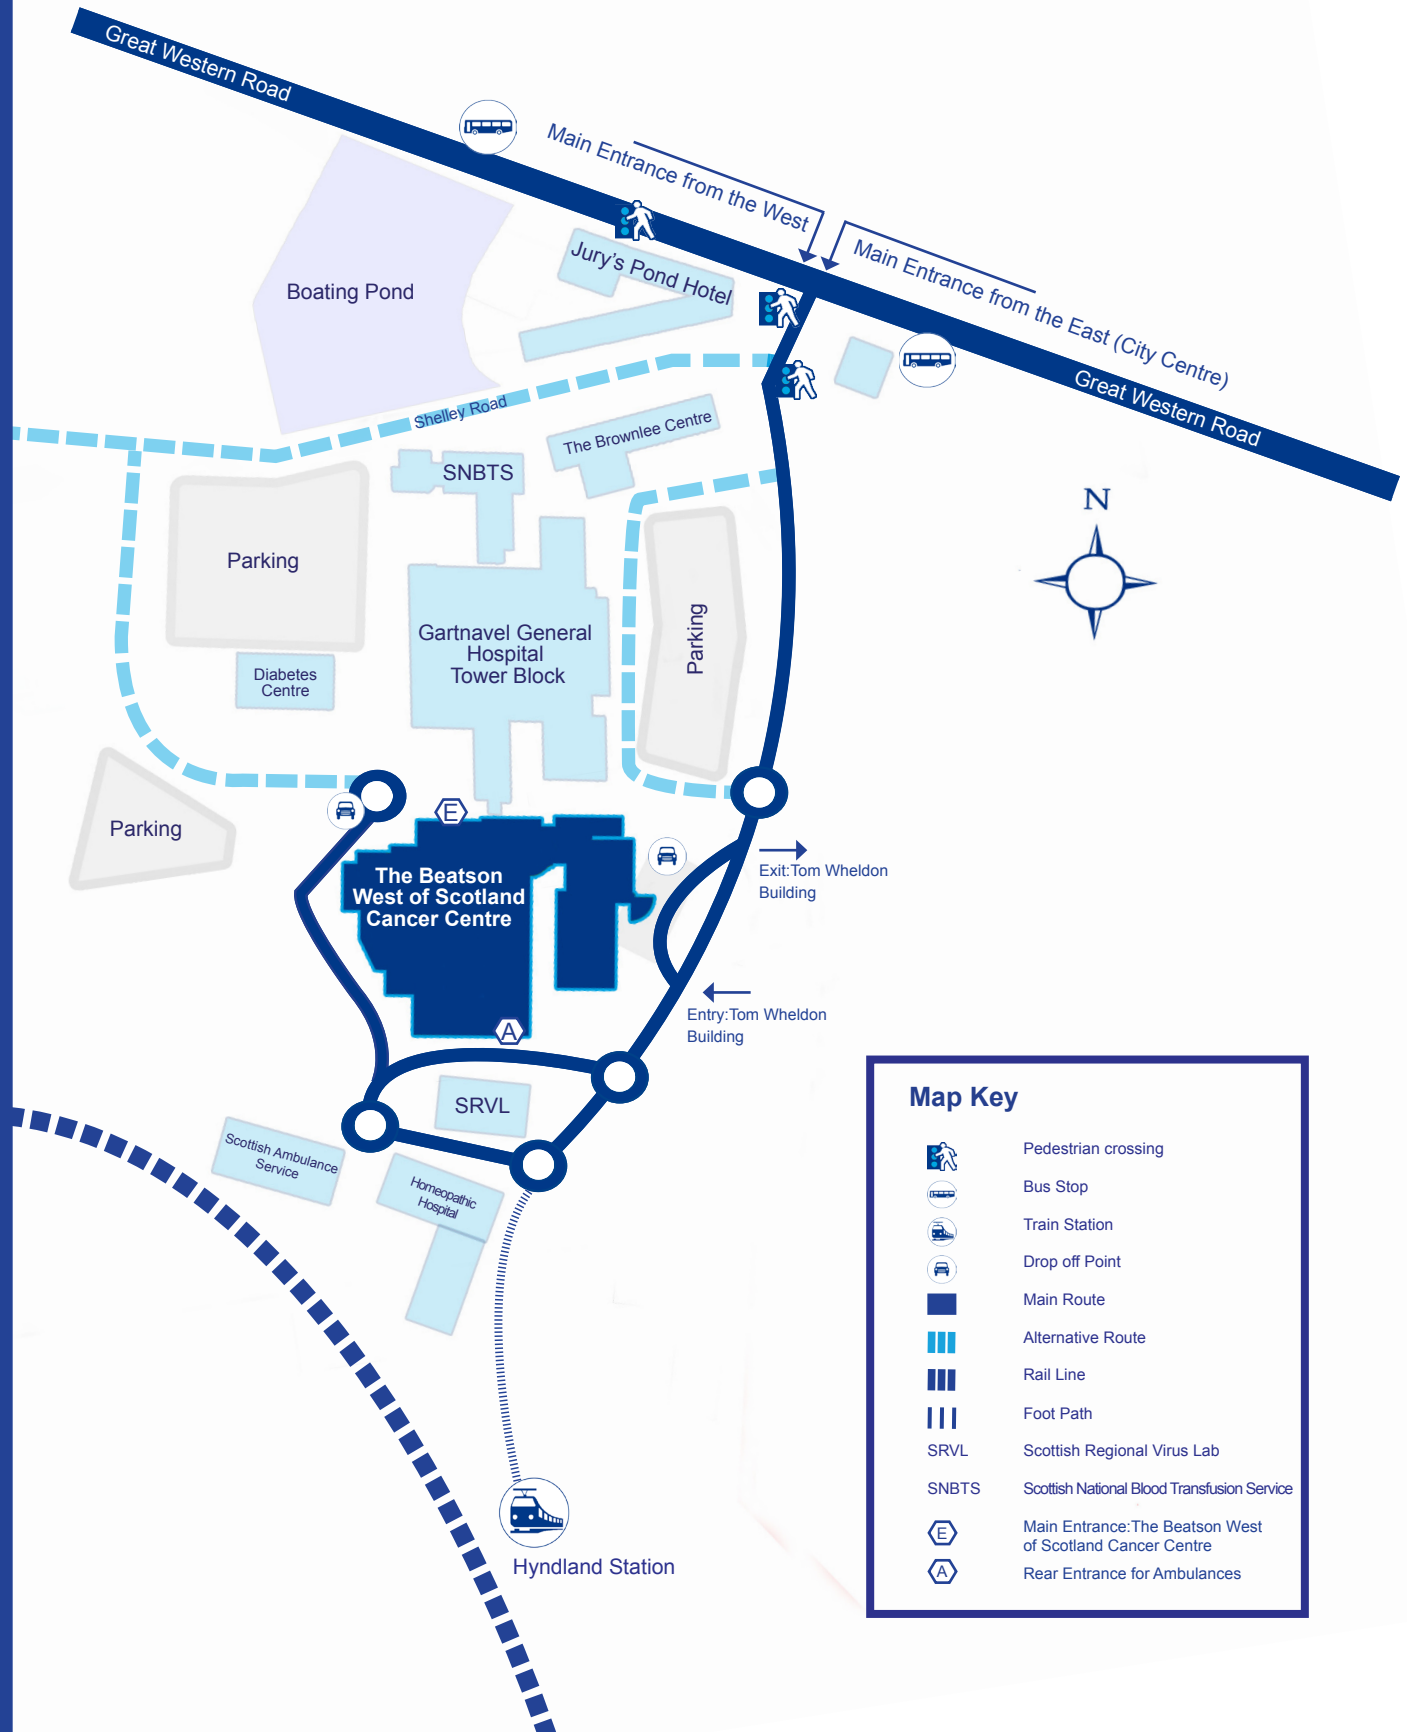

Gartnavel Hospitals

The Beatson West of Scotland Cancer Centre

Map Key

- Pedestrian crossing
- Bus Stop
- Train Station
- Drop off Point
- Main Route
- Alternative Route
- Rail Line
- Foot Path
- Scottish Regional Virus Lab
- Scottish National Blood Transfusion Service
- Main Entrance: The Beatson West of Scotland Cancer Centre
- Rear Entrance for Ambulances